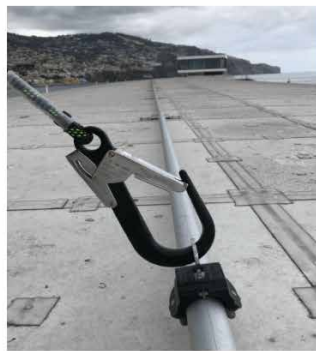

COMPLETE RANGE

FALL PROTECTION ACCESSORIES TOOL LANYARDS

FS923RP FS800-SP1 FS800-SP2 FS8015 FS8016 FS8017 FS8025

TOOL & BELT POUCHES

FS8221 FS8210 FS8220 FS8207 FS8224 FS8223 FS8029

GLOVES

FS9306

FS9307

FS9308

LIFELINE SYSTEM

S-LINE AND S-LINE VERTIX

FALL SAFE® offers a complete lifeline range where you can find premade kits as well as single components to install your lifeline system.

FALL SAFE® S-LINE Horizontal Lifeline System is a permanent and flexible anchoring system developed, tested and certified according to EN795:2012-C and CEN/TS16415:2013-C.